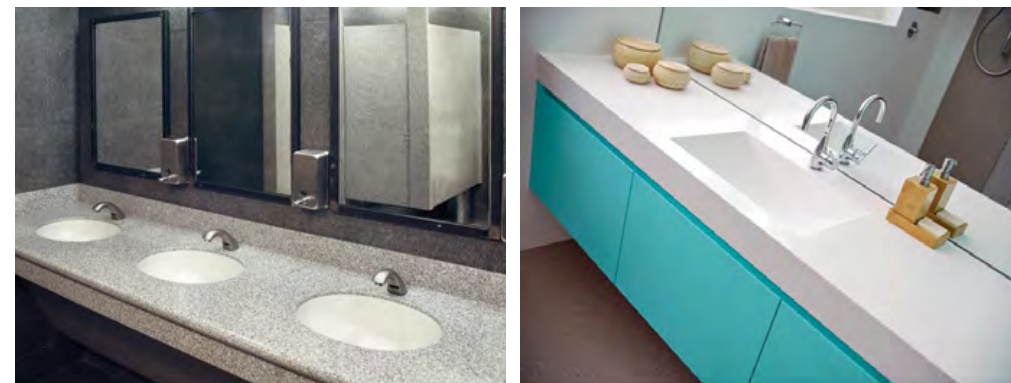

# SOLID SURFACE VANITY TOPS

VERSATILE. GRACEFUL. PRACTICAL.

Rynone Solid Surface Vanity Tops offer a perfect blend of durable, hard-working practicality and attractive design options that can enhance any restroom. Lasting quality and easy maintenance ensure beauty and function.

## OPTIONS

- 12 Quick Ship Colors
- Standard 1" Edge with ½" Splash
- Standard Lengths:  
25", 28", 31", 34", 37", 43", 49", 61"  
and 73"
- Custom Sizes up to 144" Long
- Standard Depths: 19¼" and 22¼"
- Integral Oval or Rectangular Bowl
- Custom Bowl Cutouts Available
- 4 Custom Edge Profiles Available
- Optional Integral Cove Backsplash

## EASY ORDER, QUICK DELIVERY

Just complete the order process with your design consultant, and you can have your beautiful Rynone Solid Surface Vanity Tops in as little as two weeks. Special orders only take a little longer.

## SEVEN REASONS TO CHOOSE RYNONE SOLID SURFACE VANITY TOPS

- 1 | **Versatile Palette** / A full array of stock and special order colors to fit any space, setting or design preference.
- 2 | **Integrated Surfaces** / Each vanity top can include integral cove backsplash and solid surface bowl.
- 3 | **Graceful Style** / Solid Surface Vanity Tops can achieve the high-end, elegant look that enhances any space.
- 4 | **Stain Resistant** / The nonporous solid surface is stain resistant and keeps spills from permeating the vanity top.
- 5 | **Hygienic Surface** / Ideal for bathrooms and other vanity areas, especially in health care environments and other places where sanitation is important.
- 6 | **Highly Durable** / The color goes all the way through, so it resists wear. Scratches or blemishes can be easily removed, restoring the top to its original beauty.
- 7 | **Easy Care** / The one-piece construction with integrated sinks eliminates seams and grouted joints for easy cleaning.