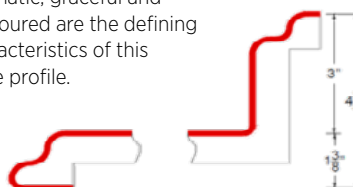

VALENCIA FULL-WRAP OGEE

Dramatic, graceful and contoured are the defining characteristics of this edge profile.