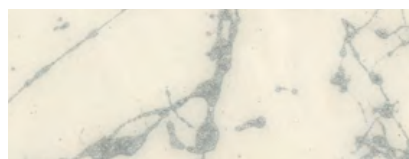

PERFECT FOR

- Residential Bathrooms
- Multi-Unit Residences
- Hospitality & Institutional
- Offices & Commercial

OPTIONS

- 24 Colors
- Add **AMP By Rynone™** (Antimicrobial Protection) To Any Color
- Pair Any Color Vanity Top With White or Biscuit Color Bowl
- Available In Gloss or Satin Finish
- Standard Depths: 19", 22", Plus 19" X 17"
- Custom Sizes up to 144"
- 5 Integral Bowl Options
- Standard Eased Edge
- Loose Or Integral Backsplash
- Aprons, Notches and Cutouts
- ADA-Compliant Bowls Available

Classic / 8 Beige on White

Granite / 323 Sand

Granite / 331 Fashion Grey

Classic / 12 Dark Brown on White

Granite / 332 Ecu

Granite / 325 Steel Grey

Classic / 18A White on Bone

NEW Granite / 381 Caledonia Mist

NEW Granite / 382 Kashmir Mist

Solid / 3B Solid White

Natural / N101 Oyster White

NEW Calacatta / 391 Calacatta Etna

Solid / 1B Bisquit

Natural / N102 Concrete

NEW Calacatta / 392 Calacatta Blanco

Carrara / C103 White Carrara

Carrara / C104 Grey Carrara

Carrara / C109 Charcoal Carrara

Viewing colors on screen or in print may change appearance. These images are as close as possible to actual colors, and are meant to represent colors and patterns that do have variation. Abstract vein patterns are unique by design. Each patterned marble top is one of a kind.