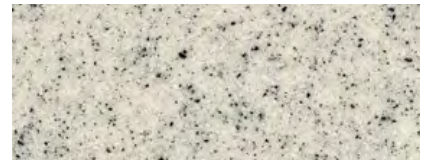

PERFECT FOR

- Residential Bathrooms
- Multi-Unit Residences
- Hospitality & Institutional
- Offices & Commercial

OPTIONS

- 24 Colors
- Add **AMP By Rynone™** (Antimicrobial Protection) To Any Color
- Pair Any Color Vanity Top With White or Biscuit Color Bowl
- Available In Gloss or Satin Finish
- Standard Depths: 19", 22", Plus 19" X 17"
- Custom Sizes up to 144"
- 5 Integral Bowl Options
- Standard Eased Edge
- Loose Or Integral Backsplash
- Aprons, Notches and Cutouts
- ADA-Compliant Bowls Available

RYNONE®
Every Day!

NORFOLK
MULTI-FAMILY
CABINETS & COUNTERTOPS · SINCE 1934

Classic / 3 White on White

NEW Onyx / 1X Baja Surf

Onyx / 3X White Onyx

Classic / 4 Silver on White

NEW Onyx / 9X Tempest

Granite / 316 Mocha

Classic / 8 Beige on White

Granite / 323 Sand

Granite / 331 Fashion Grey

Classic / 12 Dark Brown on White

Granite / 332 Ecu

Granite / 325 Steel Grey

Classic / 18A White on Bone

NEW Granite / 381 Caledonia Mist

NEW Granite / 382 Kashmir Mist

Solid / 3B Solid White

Natural / N101 Oyster White

NEW Calacatta / 391 Calacatta Etna

Solid / 1B Bisquit

Natural / N102 Concrete

NEW Calacatta / 392 Calacatta Blanco

Carrara / C103 White Carrara