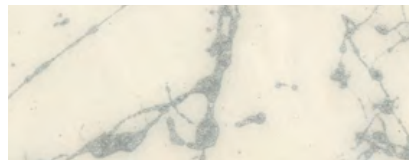

PERFECT FOR

- Residential Bathrooms
- Multi-Unit Residences
- Hospitality & Institutional
- Offices & Commercial

OPTIONS

- 24 Colors
- Add **AMP By Rynone™** (Antimicrobial Protection) To Any Color
- Pair Any Color Vanity Top With White or Biscuit Color Bowl
- Available In Gloss or Satin Finish
- Standard Depths: 19", 22", Plus 19" X 17"
- Custom Sizes up to 144"
- 5 Integral Bowl Options
- Standard Eased Edge
- Loose Or Integral Backsplash
- Aprons, Notches and Cutouts
- ADA-Compliant Bowls Available

Granite / 316 Mocha

Classic / 8 Beige on White

Granite / 323 Sand

Granite / 331 Fashion Grey

Classic / 12 Dark Brown on White

Granite / 332 Ecu

Granite / 325 Steel Grey

Classic / 18A White on Bone

NEW Granite / 381 Caledonia Mist

NEW Granite / 382 Kashmir Mist

Solid / 3B Solid White

Natural / N101 Oyster White

NEW Calacatta / 391 Calacatta Etna

Solid / 1B Bisquit

Natural / N102 Concrete

NEW Calacatta / 392 Calacatta Blanco

Carrara / C103 White Carrara

Carrara / C104 Grey Carrara

Carrara / C109 Charcoal Carrara

Viewing colors on screen or in print may change appearance. These images are as close as possible to actual colors, and are meant to represent colors and patterns that do have variation. Abstract vein patterns are unique by design. Each patterned marble top is one of a kind.