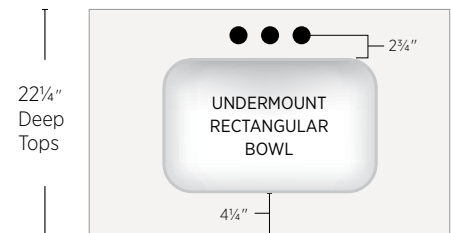

VANITY TOP BOWLS

STANDARD UNDERMOUNT FOR GRANITE AND QUARTZ

SMALL PORCELAIN OVAL UNDERMOUNT BOWLS

White

Biscuit*

OVERALL SIZE			INTERIOR SIZE		
Length	Width	Depth	Length	Width	Depth
17"	14"	7½"	15"	12"	6"

LARGE PORCELAIN OVAL UNDERMOUNT BOWLS

White

Biscuit*

Black

OVERALL SIZE			INTERIOR SIZE		
Length	Width	Depth	Length	Width	Depth
19¼"	15¾"	8"	17¼"	14"	6¼"

PORCELAIN RECTANGULAR UNDERMOUNT BOWLS

White

Biscuit*

OVERALL SIZE			INTERIOR SIZE		
Length	Width	Depth	Length	Width	Depth
20"	15"	7½"	18"	13"	6"

STANDARD BOWL PLACEMENT

*Dimensions are +/- 1/8".

*Diameter of all faucet holes is 1 1/8".

*Sink cutouts are polished.

The printing on this page may not accurately represent the slight color variations.

BOWL OPTIONS

SOLID SURFACE AND STAINLESS STEEL

SOLID SURFACE OVAL UNDERMOUNT BOWL

Overall Size			Interior Size		
Length	Width	Depth	Length	Width	Depth
19 ⁵ / ₁₆ "	15 ³ / ₈ "	7 ³ / ₄ "	17"	13 ⁹ / ₁₆ "	5 ¹³ / ₁₆ "

White