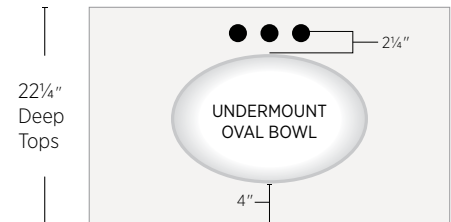

VANITY TOP BOWLS

STANDARD UNDERMOUNT FOR GRANITE AND QUARTZ

SMALL PORCELAIN OVAL UNDERMOUNT BOWLS

White

Biscuit*

OVERALL SIZE			INTERIOR SIZE		
Length	Width	Depth	Length	Width	Depth
17"	14"	7½"	15"	12"	6"

LARGE PORCELAIN OVAL UNDERMOUNT BOWLS

White

Biscuit*

Black

OVERALL SIZE			INTERIOR SIZE		
Length	Width	Depth	Length	Width	Depth
19¼"	15¾"	8"	17¼"	14"	6¼"

PORCELAIN RECTANGULAR UNDERMOUNT BOWLS

White

Biscuit*

OVERALL SIZE			INTERIOR SIZE		
Length	Width	Depth	Length	Width	Depth
20"	15"	7½"	18"	13"	6"

STANDARD BOWL PLACEMENT

*Dimensions are +/- 1/8".

*Diameter of all faucet holes is 1 1/8".

*Sink cutouts are polished.

The printing on this page may not accurately represent the slight color variations.

BOWL OPTIONS

SOLID SURFACE AND STAINLESS STEEL

SOLID SURFACE OVAL UNDERMOUNT BOWL

Overall Size			Interior Size		
Length	Width	Depth	Length	Width	Depth
19 ⁵ / ₁₆ "	15 ³ / ₈ "	7 ³ / ₄ "	17"	13 ⁹ / ₁₆ "	5 ¹³ / ₁₆ "

White