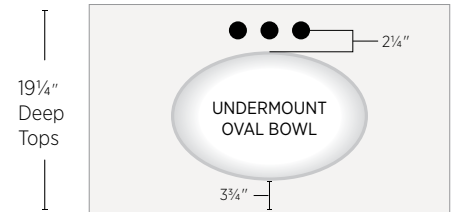

VANITY TOP BOWLS

STANDARD UNDERMOUNT FOR GRANITE AND QUARTZ

SMALL PORCELAIN OVAL UNDERMOUNT BOWLS

White

Biscuit*

OVERALL SIZE			INTERIOR SIZE		
Length	Width	Depth	Length	Width	Depth
17"	14"	7½"	15"	12"	6"

LARGE PORCELAIN OVAL UNDERMOUNT BOWLS

White

Biscuit*

Black

OVERALL SIZE			INTERIOR SIZE		
Length	Width	Depth	Length	Width	Depth
19¼"	15¾"	8"	17¼"	14"	6¼"

PORCELAIN RECTANGULAR UNDERMOUNT BOWLS

White

Biscuit*

OVERALL SIZE			INTERIOR SIZE		
Length	Width	Depth	Length	Width	Depth
20"	15"	7½"	18"	13"	6"

STANDARD BOWL PLACEMENT

*Dimensions are +/- 1/8".

*Diameter of all faucet holes is 1 1/8".

*Sink cutouts are polished.

The printing on this page may not accurately represent the slight color variations.

BOWL OPTIONS

SOLID SURFACE AND STAINLESS STEEL

SOLID SURFACE OVAL UNDERMOUNT BOWL

Overall Size			Interior Size		
Length	Width	Depth	Length	Width	Depth
19 ⁵ / ₁₆ "	15 ³ / ₈ "	7 ³ / ₄ "	17"	13 ⁹ / ₁₆ "	5 ¹³ / ₁₆ "

White