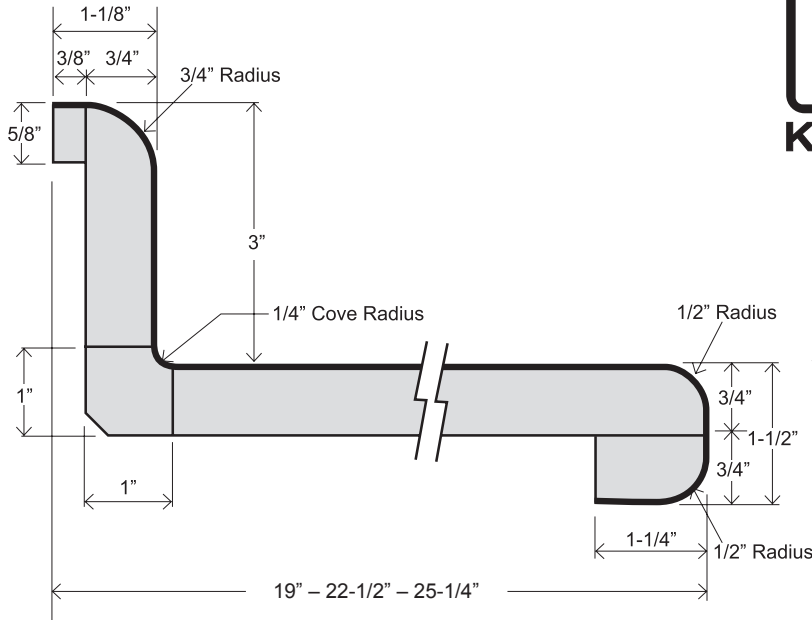

FEATURES

- European profile front nose, flat face with double radius, 1-1/2" thick
- 1/4" cove radius for easy cleaning
- Featuring 1" x 1" cove molding
- 3/8" scribe for fitting out-of-square walls
- 1-1/4" front build-up for floating countertop installation
- Kitchen and vanity tops feature 3" backsplash
- All bars feature double radius both sides
- Flat deck tops have flat face with double radius front side, unfinished back side

KITCHEN & VANITY TOP
EWW 19
EWW 22-1/2
EWW 25-1/4

BAR TOP
EWB 26 -1/2
EWB 27-1/2
EWB 30
EWB 33
EWB 36
EWB 39
EWB 42

BAR TOP
EWB 12
EWB 15
EWB 18

FLAT DECK TOP
EWF 22-1/2
EWF 25-1/4
EWF 26-1/2
EMF 27-1/2
EWF 30
EWF 33
EWF 36
EWF 39
EWF 42