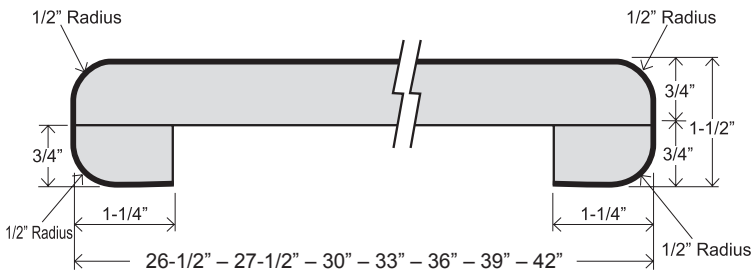

FEATURES

- European profile front nose, flat face with double radius, 1-1/2" thick
- 1/4" cove radius for easy cleaning
- Featuring 1" x 1" cove molding
- 3/8" scribe for fitting out-of-square walls
- 1-1/4" front build-up for floating countertop installation
- Kitchen and vanity tops feature 3" backsplash
- All bars feature double radius both sides
- Flat deck tops have flat face with double radius front side, unfinished back side

KITCHEN & VANITY TOP
EWW 19
EWW 22-1/2
EWW 25-1/4

BAR TOP
EWB 26 -1/2
EWB 27-1/2
EWB 30
EWB 33
EWB 36
EWB 39
EWB 42

BAR TOP
EWB 12
EWB 15
EWB 18

FLAT DECK TOP
EWF 22-1/2
EWF 25-1/4
EWF 26-1/2
EMF 27-1/2
EWF 30
EWF 33
EWF 36
EWF 39
EWF 42