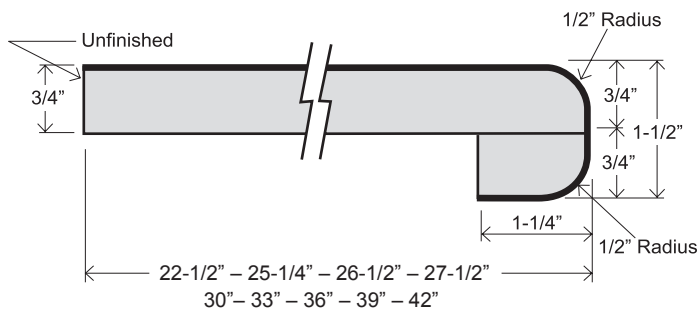

FEATURES

- European profile front nose, flat face with double radius, 1-1/2" thick
- 1/4" cove radius for easy cleaning
- Featuring 1" x 1" cove molding
- 3/8" scribe for fitting out-of-square walls
- 1-1/4" front build-up for floating countertop installation
- Kitchen and vanity tops feature 3" backsplash
- All bars feature double radius both sides
- Flat deck tops have flat face with double radius front side, unfinished back side

KITCHEN & VANITY TOP
EWW 19
EWW 22-1/2
EWW 25-1/4

BAR TOP
EWB 26 -1/2
EWB 27-1/2
EWB 30
EWB 33
EWB 36
EWB 39
EWB 42

BAR TOP
EWB 12
EWB 15
EWB 18

FLAT DECK TOP
EWF 22-1/2
EWF 25-1/4
EWF 26-1/2
EMF 27-1/2
EWF 30
EWF 33
EWF 36
EWF 39
EWF 42