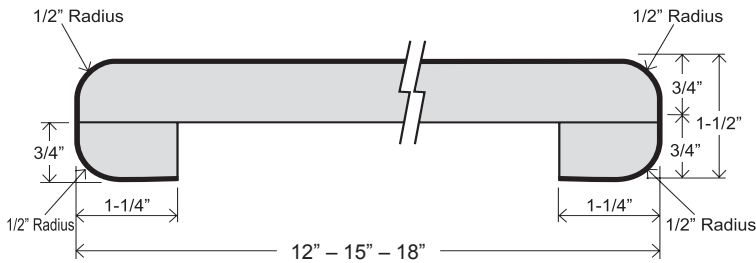

FEATURES

- European profile front nose, flat face with double radius, 1-1/2" thick
- 1/4" cove radius for easy cleaning
- Featuring 1" x 1" cove molding
- 3/8" scribe for fitting out-of-square walls
- 1-1/4" front build-up for floating countertop installation
- Kitchen and vanity tops feature 3" backsplash
- All bars feature double radius both sides
- Flat deck tops have flat face with double radius front side, unfinished back side

KITCHEN & VANITY TOP
EWW 19
EWW 22-1/2
EWW 25-1/4

BAR TOP
EWB 26 -1/2
EWB 27-1/2
EWB 30
EWB 33
EWB 36
EWB 39
EWB 42

BAR TOP
EWB 12
EWB 15
EWB 18

FLAT DECK TOP
EWF 22-1/2
EWF 25-1/4
EWF 26-1/2
EMF 27-1/2
EWF 30
EWF 33
EWF 36
EWF 39
EWF 42